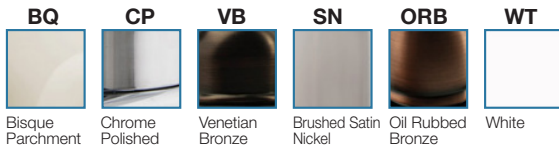

DURA Faucet

RV Faucet Specialists

PARTS

Classical Lever Handles Metal (Pair)
For Dura branded products only.
MFG# DF-RKCM-ORB
Finish O.R. Bronze
DF-RKCM-SN Satin Nickel

Classical Lever Plastic Handles (Pair)
For Dura branded products only.
MFG# DF-RKC-CP
DF-RKC-ORB
DF-RKC-SN
DF-RKC-WT
DF-RKC-BQ
Finish Chrome
O.R. Bronze
Satin Nickel
White
Bisque

Designer Bell Style Lever Handles (Pair)
For Dura branded products only.
MFG# DF-RKL-SN
DF-RKL-CP
DF-RKL-VB
Finish Satin Nickel
Chrome
Ven. Bronze

Crystal Acrylic Knobs (Pair)
For Dura branded products only.
MFG# DF-RKA

Smoked Knobs (Pair)
For Dura branded products only.
MFG# DF-RKS

Ceramic Disc Cartridge
For Dura branded products only.
MFG# DF-RK600
DF-RK601
Green
Blue

Cartridge Kit for Plastic Plated Lever Handles
For Dura branded products only.
MFG# DF-RK200

Cartridge Kit for Metal Lever Handles
For Dura branded products only.
MFG# DF-RK300

Cartridge Kit for Acrylic Knobs
For Dura branded products only.
MFG# DF-RK400

Stainless Steel Ball Valve Replacement Kit
For Dura branded products only.
MFG# DF-RK650

RV Shower Diverter Tee
For Dura branded products only.
MFG# DF-RK900-BK
DF-RK900-WT
Black
White

RV Exterior Shower Diverter Tee
With 90 degree angle. For Dura branded products only.
MFG# DF-RK910-WT
DF-RK910-BK
White
Black

Pull-Down Sprayer Head Replacement
For Dura products DF-PK160 and DF-PK350 only
MFG# DF-RK821-CP
DF-RK821-SN
DF-RK821-VB
Chrome
Satin Nickel
Ven. Bronze

Pull-Out Sprayer
For Dura branded products only.
MFG# DF-RK800-SN
DF-RK800-VB
DF-RK800-ORB
Satin Nickel
Ven. Bronze
O.R. Bronze

Designer Pull-Out Sprayer
For Dura branded products only.
MFG# DF-RK850-CP
DF-RK850-SN
DF-RK850-WT
DF-RK850-VB
Chrome
Satin Nickel
White
Ven. Bronze

Side Spray with Hose Replacement
Universal Fit
MFG# DF-RK810-SN
DF-RK810-VB
Satin Nickel
Ven. Bronze

Hand Held Shower Wand Bracket
Includes Mounting Hardware.
MFG# DF-SA156-ORB
DF-SA156-SN
DF-SA156-CP
DF-SA156-BQ
DF-SA156-WT
O.R. Bronze
Satin Nickel
Chrome
Bisque
White

Shower Hose Ring
Hose Guide to Keep Shower Hose Against the Wall.
MFG# DF-SA155-SN
DF-SA155-ORB
DF-SA155-CP
DF-SA155-BQ
DF-SA155-VB
DF-SA155-WT
Satin Nickel
O.R. Bronze
Chrome
Bisque
Ven. Bronze
White

Spout Nut and Rings Kit
For Dura branded products only.
MFG# DF-RK500-ORB
DF-RK500-CP
DF-RK500-SN
DF-RK500-WT
DF-RK500-BQ
O.R. Bronze
Chrome
Satin Nickel
White
Bisque

Spout Nut and Rings Kit
For Dura branded products only.
MFG# DF-RK510-CP
DF-RK510-WT
DF-RK510-BQ
Chrome
White
Bisque

RV Faucet Mounting Washers & Nuts
For Dura branded products only.
MFG# DF-RK100