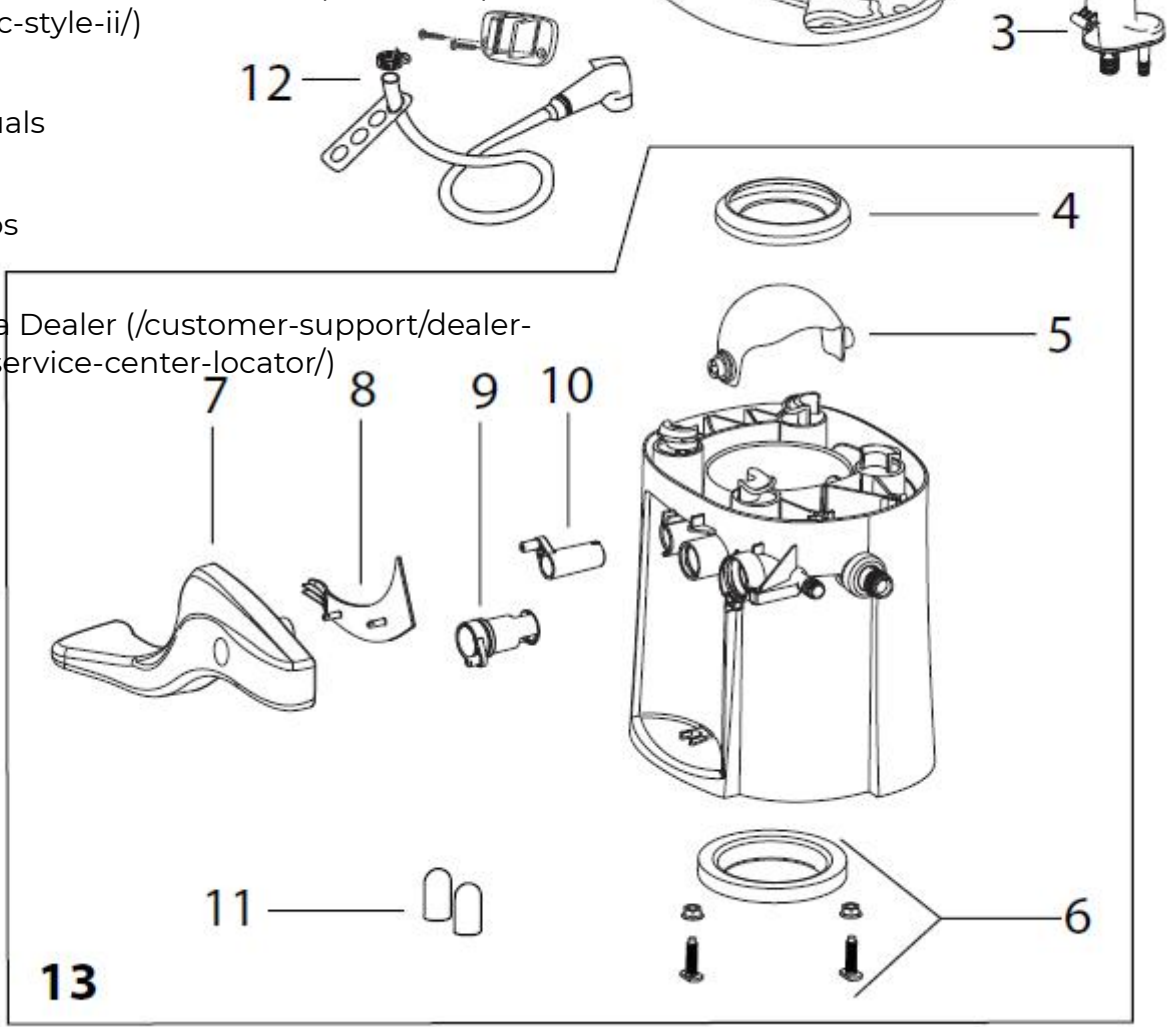

Aqua-Magic® Style II

View Product
(<https://www.thetford.com/product/aqua-magic-style-ii/>)

Manuals

Videos

Find a Dealer (</customer-support/dealer-and-service-center-locator/>)