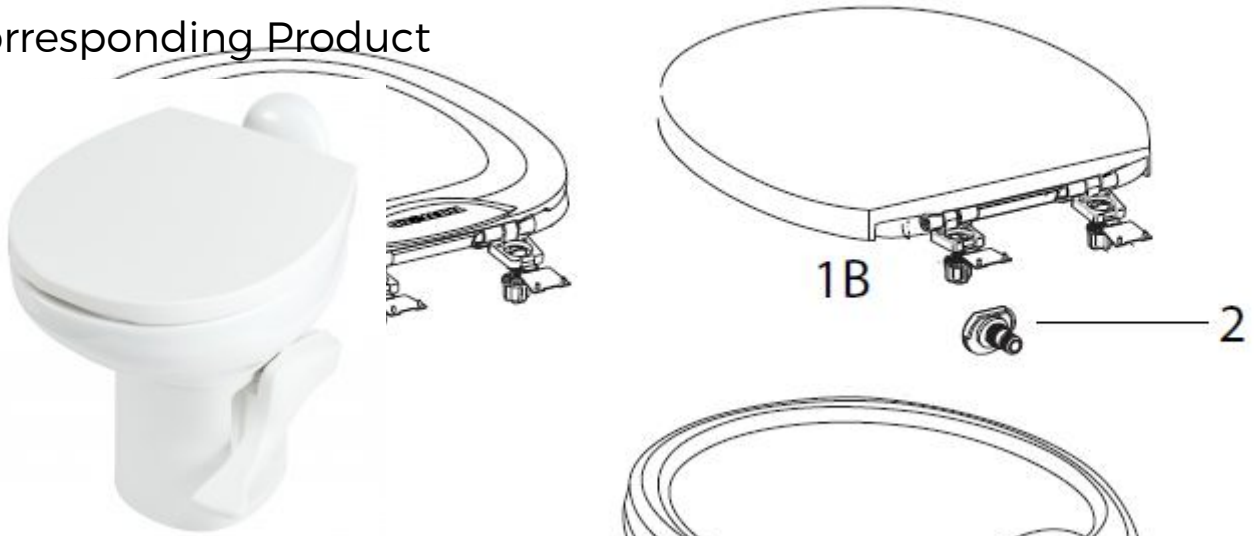

Corresponding Product