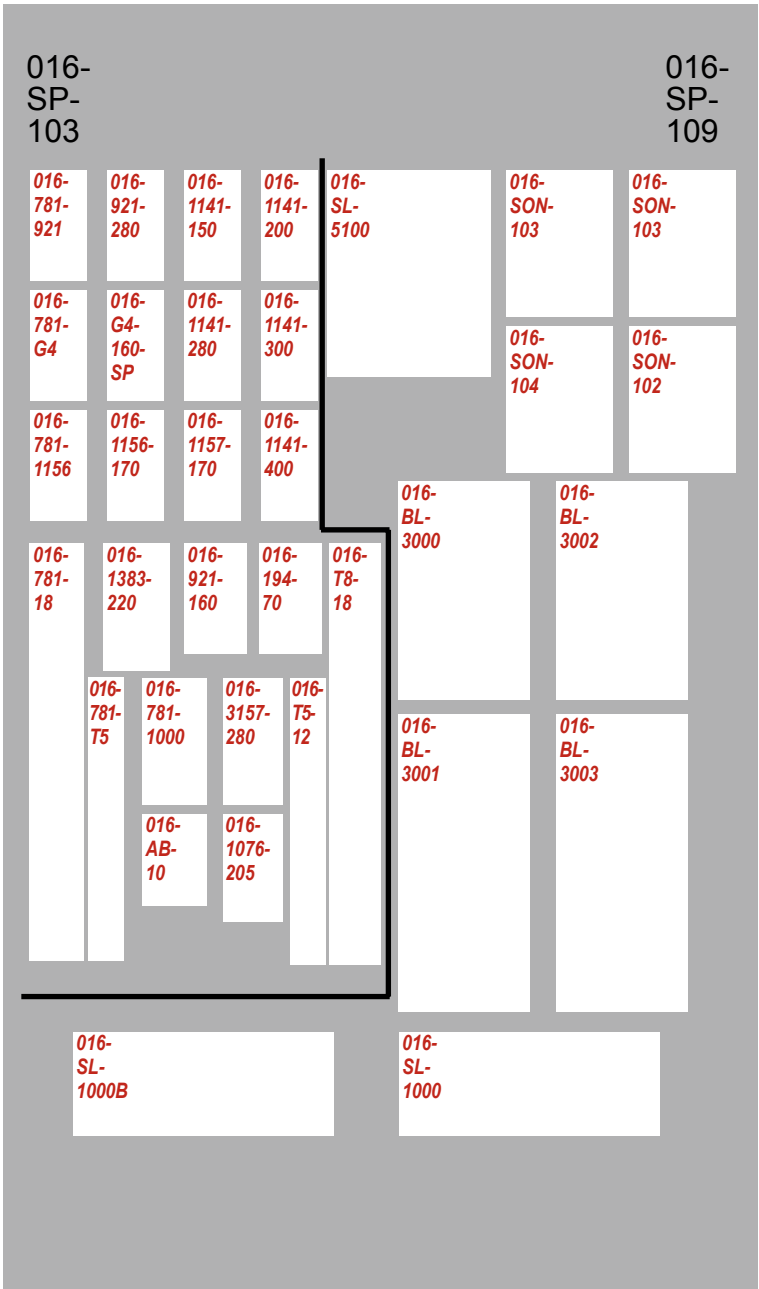

016-SP-103

016-SP-109

LED Replacement Bulb POG - "Plan A"
Part # 016-SP-103

Part #	Qty	Part #	Qty
016-1141-150	2	016-194-70	2
016-1141-200	2	016-T8-18	2
016-1141-300	2	016-T5-12	2
016-1141-400	2	016-1383-220	2
016-1141-280	2	016-781-1000	2
016-921-160	2	016-781-1156	2
016-921-280	2	016-781-921	2
016-1076-205	2	016-781-G4	2
016-G4-160 SP	2	016-781-T5	2
016-3157-280	1	016-781-T8	2
016-1157-170	2	016-AB-10	2
016-1156-170	2		

Fixture Pack POG - "Plan A"
Part # 016-SP-109

Part #	Qty
016-BL-3000	2
016-BL-3001	2
016-BL-3002	2
016-BL-3003	2
016-SL5100	2
016-SL-1000	2
016-SL-1000B	2
016-SON-102	2
016-SON-103	2
016-SON-104	2

** Includes Starlights Wallpaper Panel, and Header Card