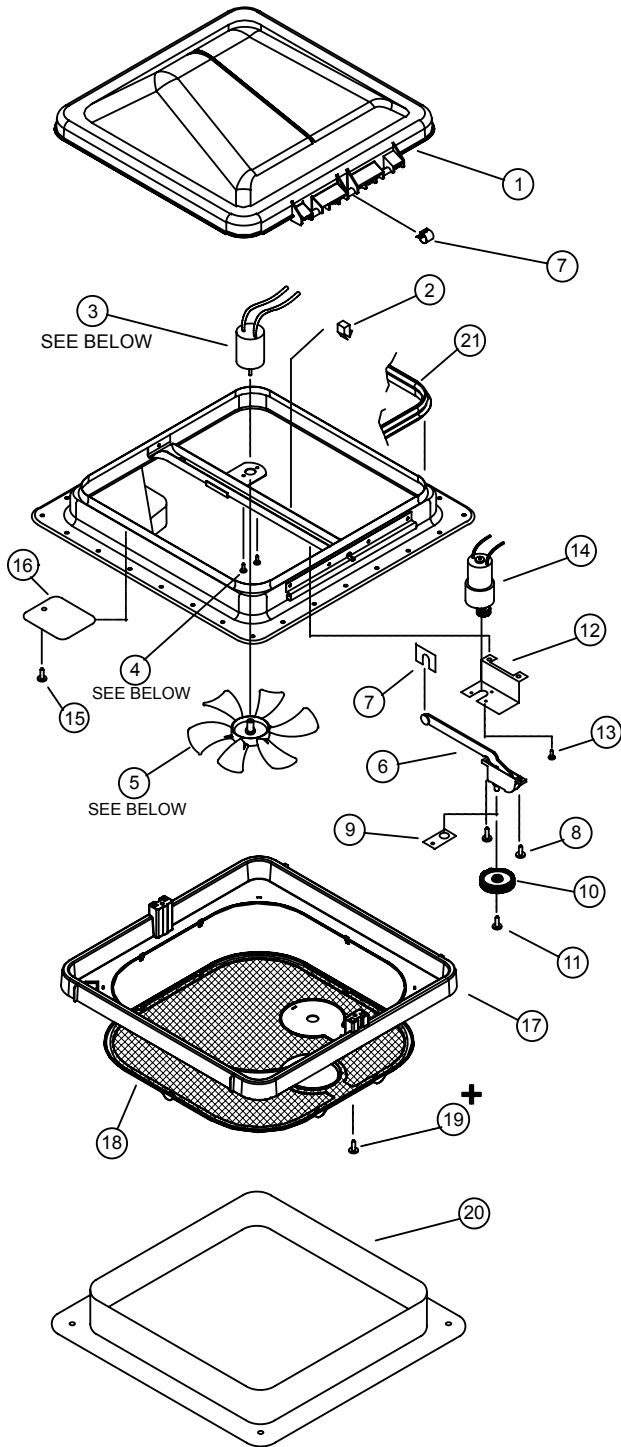

- 12 Volt
- Smoke cover (wedge shape)
- Mill finish flange (screw-in)
- Birch white screen frame (2 piece, removable)
- Wall remote switch separate

V2119-603-00

- 12 Volt
- Smoke cover (wedge shape)
- Mill finish flange (screw-in)
- Polar white screen frame (2 piece, removable)
- Wall remote switch separate

Wall Remote Switch

VC0533-02-A

- Wall mount remote switch plate assembly with dome position and on/off switches
- Color: Black with white text

VC0533-02-A

VC0533-03-A

- Wall mount remote switch plate assembly with dome position and on/off switches
- Color: White with black text

Garnish sold separately. (Example of complete part number: VA0445-25)

Replacement Parts V2119

12 Volt Powered With Powerlift V2119 Series

| Item | Qty | Part # | Description |
|------|-----|--|--|
| 1 | 1 | BVD0449-A01 BVD0449-A03 | White Dome Assembly Smoke Dome Assembly |
| 2 | 1 | VD0117-00 | Wire Retainer+ |
| 3 | 1 | See Below | 12 Volt DC Motor* |
| 4 | 2 | See Below | Machine Screw |
| 5 | 1 | See Below | Fan Blade |
| 6 | 1 | BVD0462-00 | Operator |
| 7 | 1 | VD0453-00 | Spring Clip |
| 8 | 2 | VD0452-00 | #10 - 32 Machine Screw* ^{25/32"} |
| 9 | 1 | VB0384-00 | Gear Keeper |
| 10 | 1 | BVD0121-00 | Plastic Gear |
| 11 | 1 | V0385-00 | #8 - 32 Screw |
| 12 | 1 | BVA0495-46 BVA0495-21 BVA0495-03 | White Gear Motor Bracket Almond Gear Motor Bracket Mill Gear Motor Bracket |
| 13 | 3 | VC0270-00 | M3 x 6 Metric Screw* |
| 14 | 1 | BVB0601-00 | Gear Motor w/Pinion Gear |
| 15 | 1 | C0119-00 | #8 Sheet Metal Screw |
| 16 | 1 | V0494-03 | Wiring Compartment Cover |
| 17 | 1 | BVC0573-31 BVC0573-41 | Birch White Screen Base w/Screen Polar White Screen Base w/Screen |
| 18 | 1 | BVD0434-31 BVD0434-41 | Birch White Screen Polar White Screen |
| 19 | 1 | VA0262-00 | #8 Sheet Metal Screw*+ |
| 20 | 1 | VA0445 TAB | Ceiling Garnish |
| 21 | 1 | BVD0445-01 | Dome Seal |