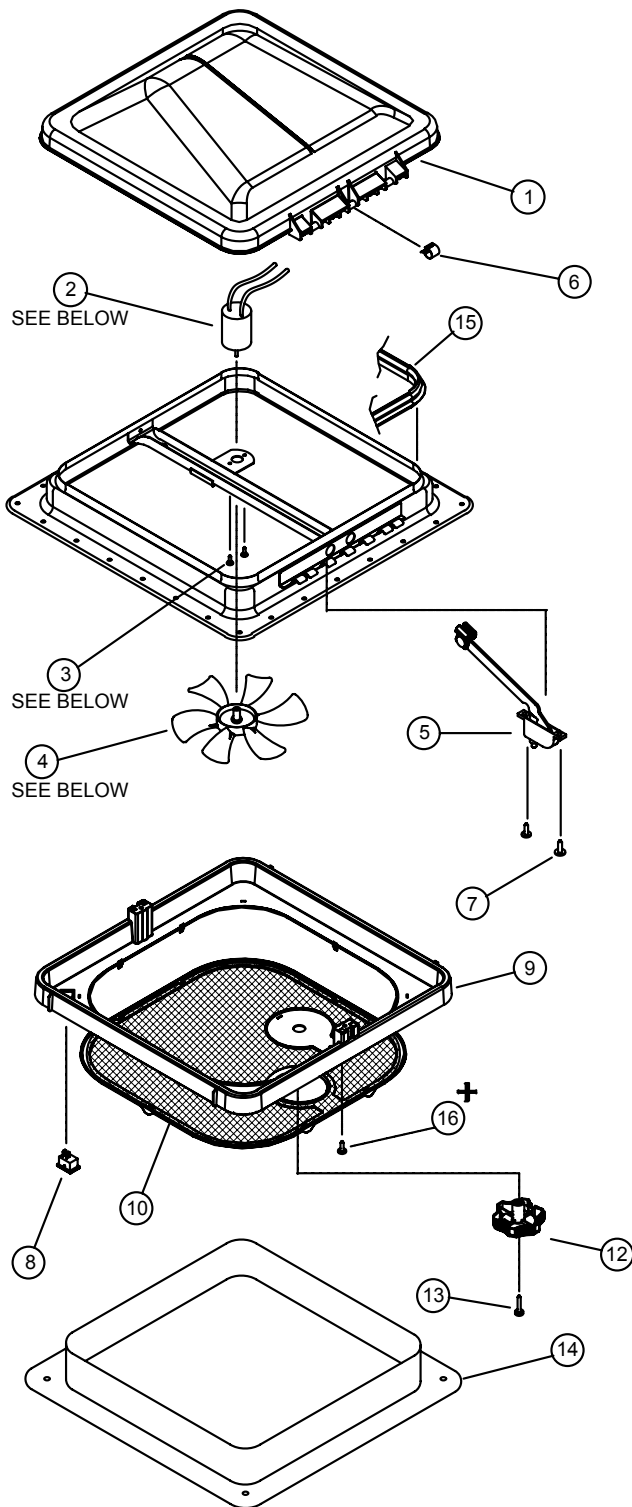

Smoke Cover multi packs Carton Qty: 5

V2094-503-00

- 12 Volt
- Smoke cover (wedge shape)
- Mill finish flange (screw-in)
- Birch white screen frame (2 piece removable)

V2094-603-00

- 12 Volt
- Smoke cover (wedge shape)
- Mill finish flange (screw-in)
- Polar white screen frame (2 piece removable)

| Part Number | Birch White | Polar White | Roof Thickness | Leg Length | Ctn Qty |
|-------------|-------------|-------------|----------------|------------|---------|
| VA0445 | -25 | -33 | 7/8" - 2" | 1 1/8" | 84 |
| VA0445 | -26 | -34 | 1 7/8" - 3" | 2 1/8" | 48 |
| VA0445 | -27 | -35 | 2 7/8" - 4" | 3 1/8" | 34 |
| VA0445 | -28 | -36 | 3 7/8" - 5" | 4 1/8" | 24 |
| VA0445 | -29 | -37 | 4 7/8" - 6" | 5 1/8" | 20 |

Garnish sold separately. (Example of complete part number: VA0445-25)

V2094 Replacement Parts

12 Volt Powered V2094 Series

| Item | Qty | Part No. | Description |
|------|-----|----------------------------|--|
| 1 | 1 | BVD0449-A01 BVD0449-A03 | White Dome Assembly Smoke Dome Assembly |
| 2 | 1 | See Below | 12 Volt DC Motor |
| 3 | 2 | See Below | Machine Screw |
| 4 | 1 | See Below | Fan Blade |
| 5 | 1 | BVD0462-00 | Operator, Knob, Screw (Items 5, 12, 13) |
| 6 | 1 | VD0453-00 | Spring Clip |
| 7 | 2 | VD0452-00 | #10-32 Machine Screw* ²⁵ / ₃₂ " |
| 8 | 1 | BL0108-00 | Mini Rocker Switch |
| 9 | 1 | BVC0573-31 BVC0573-41 | Birch White Screen Base w/Screen Polar White Screen Base w/Screen |
| 10 | 1 | BVD0434-31 | Birch White Screen |
| 11 | | BVD0434-41 | Polar White Screen |
| 12 | 1 | BVD0421-00 | Plastic Operator Knob |
| 13 | 1 | V0423-01 | #8-32 Machine Screw* |
| 14 | 1 | VA0445TAB | Ceiling Garnish |
| 15 | 1 | BVD0455-01 | Dome Seal |
| 16 | 2 | VA0262-00 | #8 Sheet Metal Screw*+ |